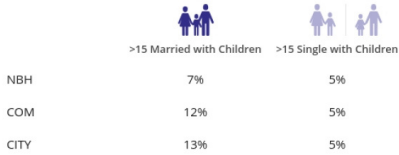

Family Status