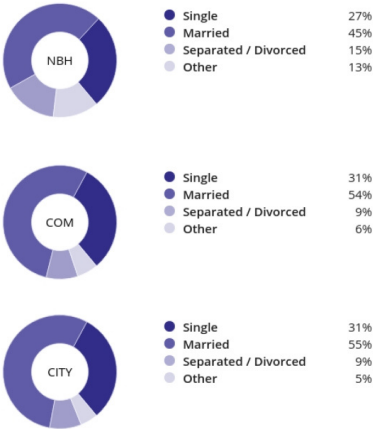

Marital Status