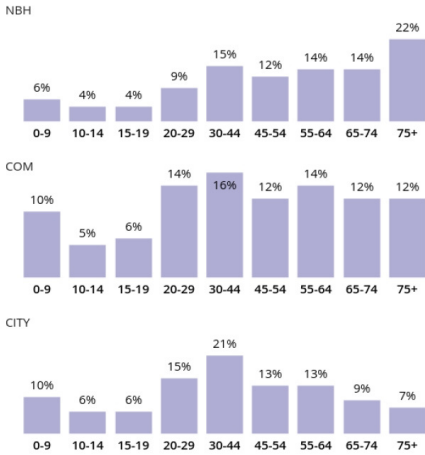

Age Distribution

SERGE PAPINEAU
REAL ESTATE